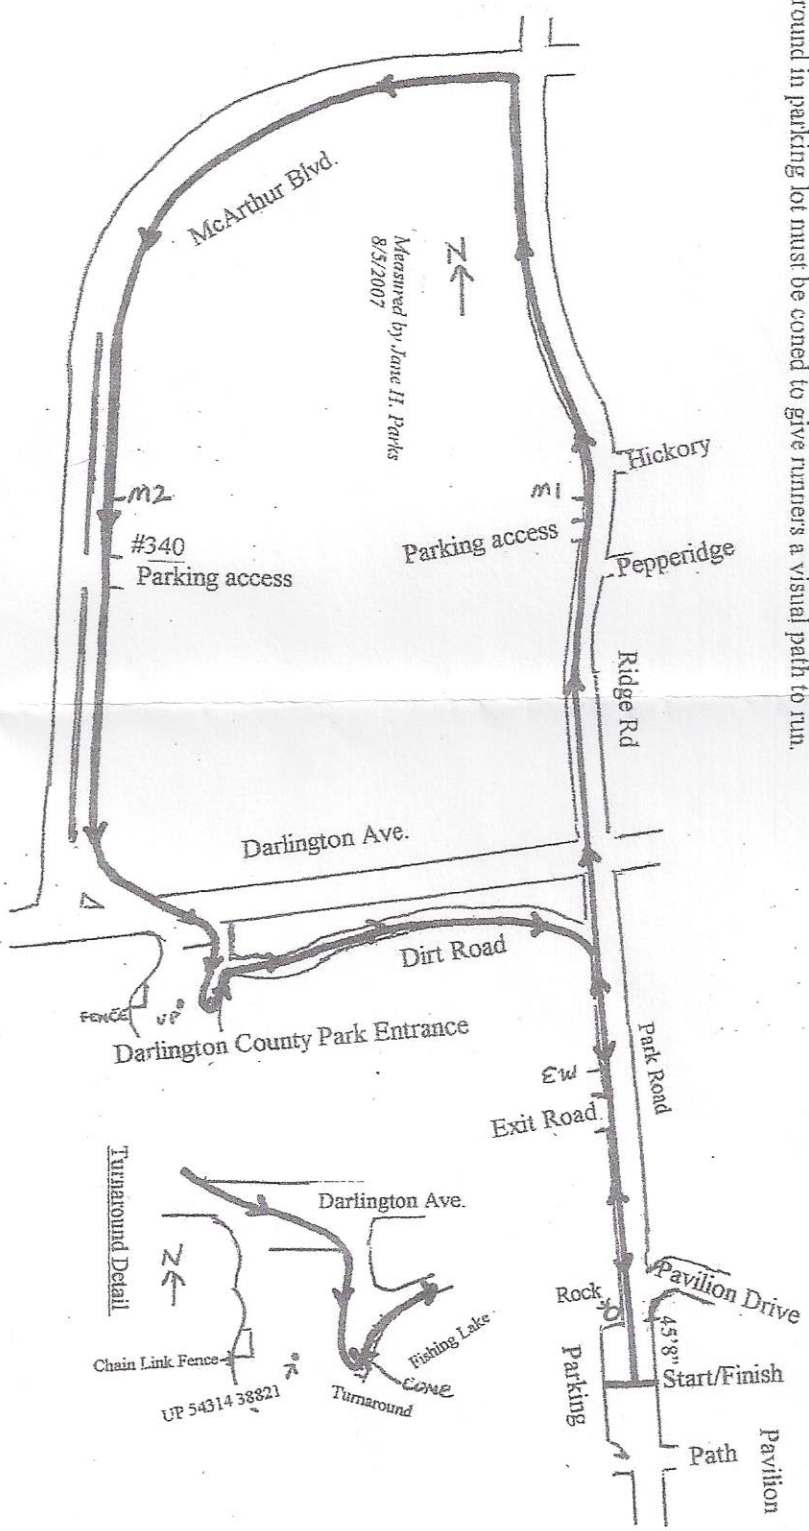

MARY Therese ROSE Foundation 5K
MAY 5th 2012

Mahwah 5K - 2007
Darlington County Park, Mahwah, NJ 07430

NJ07520JHP
Expires 12/31/2017

ALL DIRECTIONS ARE GIVEN RELATIVE TO THE RUNNING DIRECTION.

Start/Finish: On Darlington County Park road in front of Pavilion 45 feet 8 inches south of last large rock on left at edge of parking area.

Mile 1: On Ridge Road, between Pepperidge Rd and Hickory Rd. 21 feet before storm drain on left and manhole in street.

Mile 2: On McArthur Blvd before traffic light at entrance to #340, 47 feet after hump post 24 on green strip on right.

Turnaround: In Darlington Park parking lot, at edge of parking spaces on left around fishing lake, in line with utility pole 54314 38821 in center of parking lot and south end of chain link fence at west side of parking lot.

Mile 3: On Darlington Park road, 102 feet before utility pole 54481 38644 on right which is at intersection with paved road on right for park exit.

Course Restrictions: Runners must run facing traffic on Ridge Rd. and on McArthur Blvd. and may not cross the centerline of these roads. Turnaround in parking lot must be coned to give runners a visual path to run.